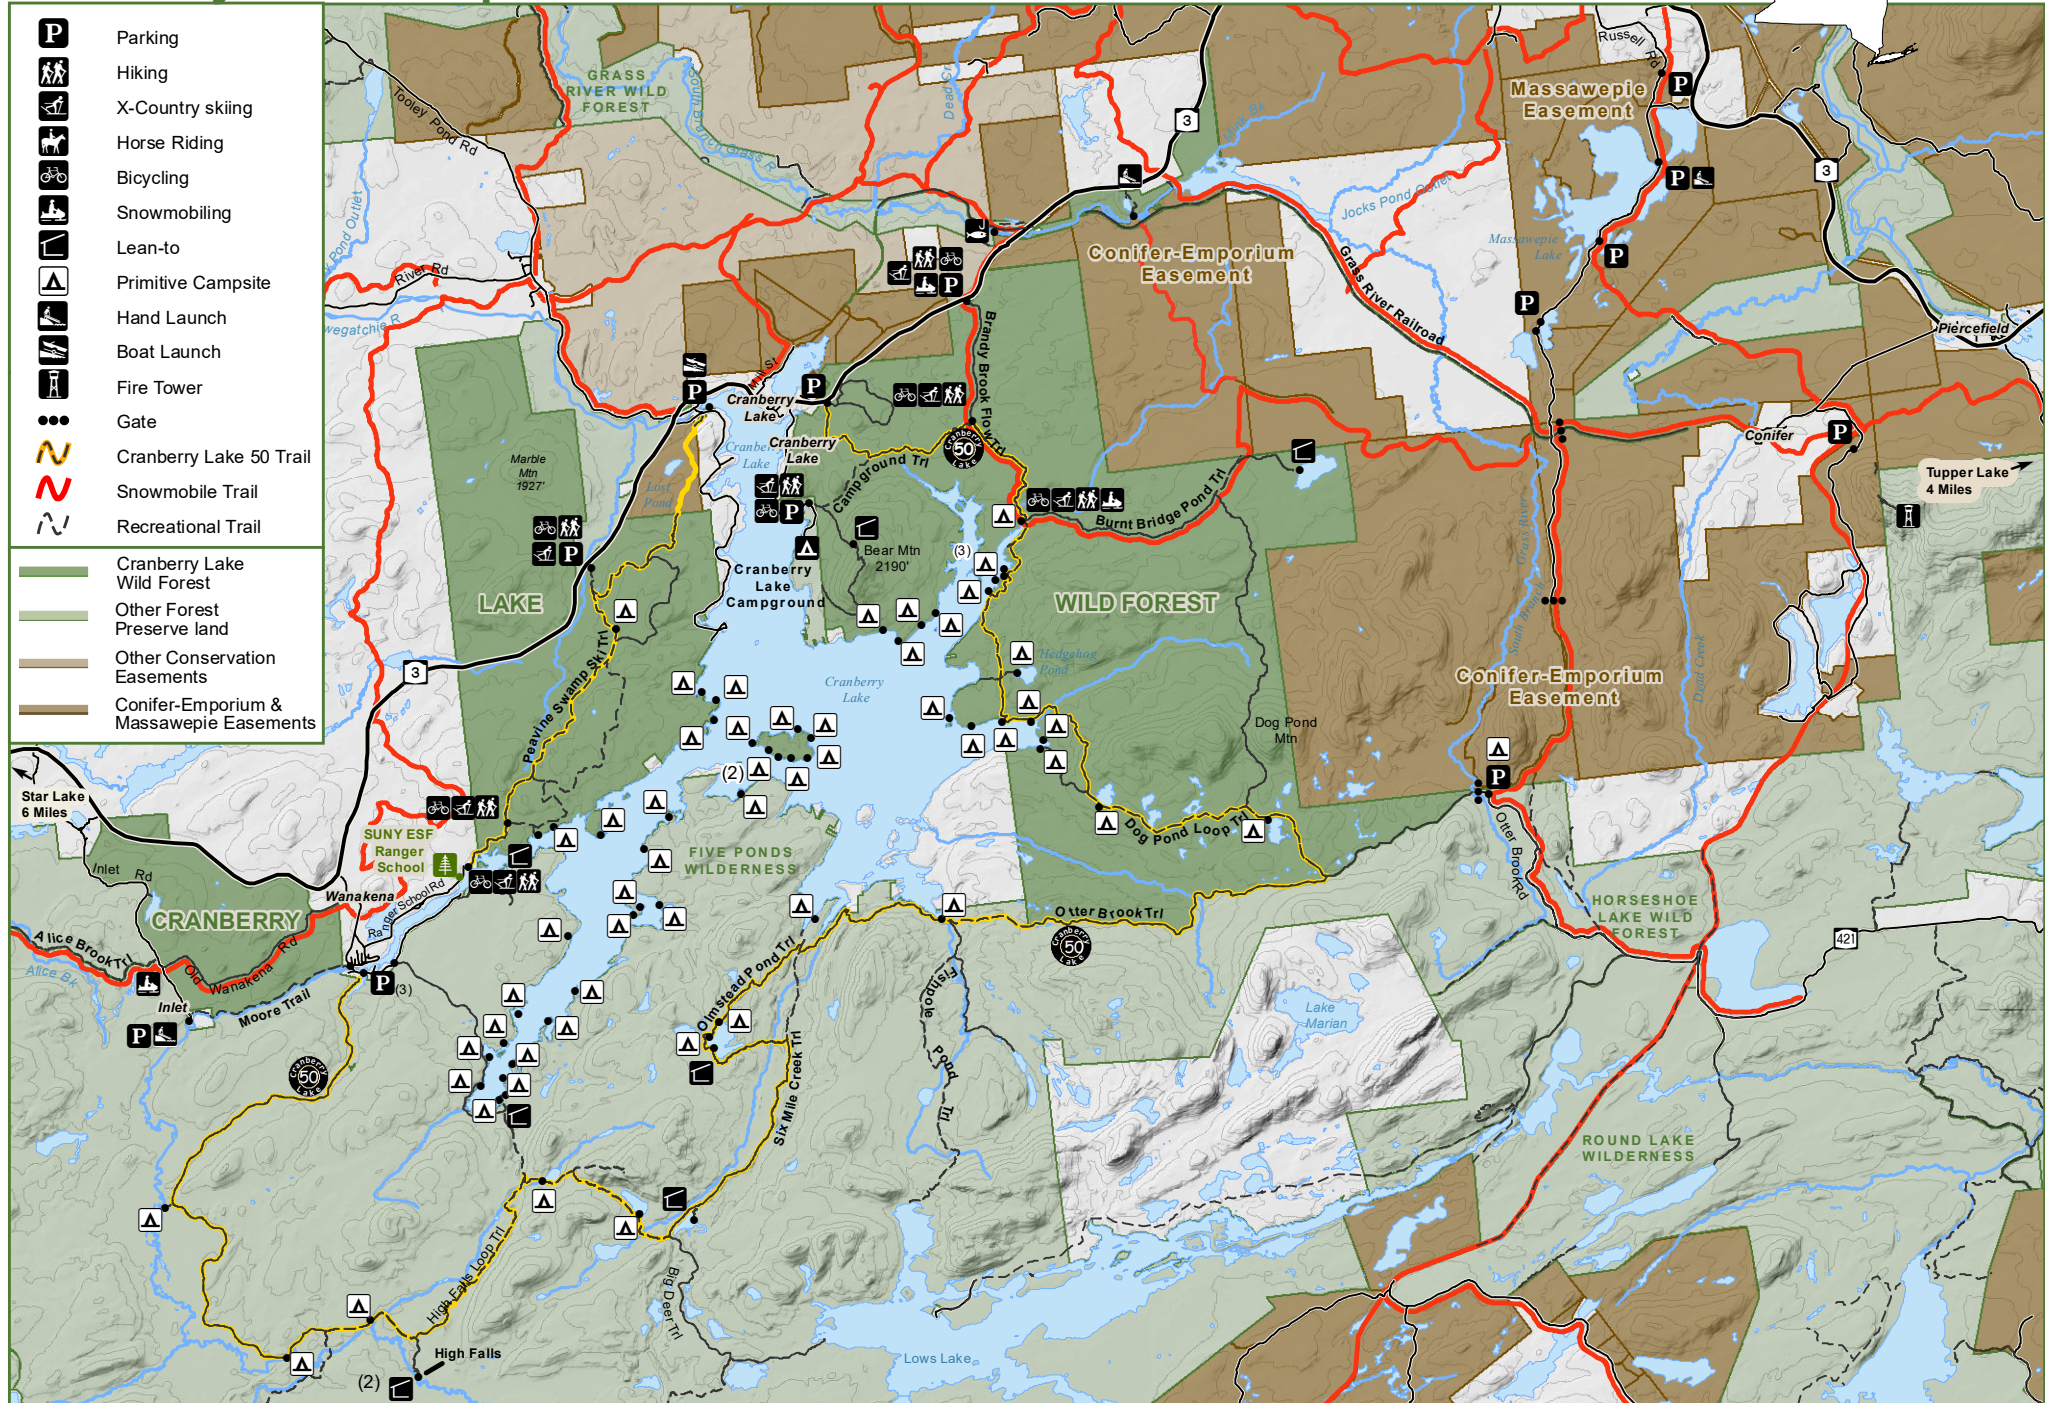

# Cranberry Lake Complex - Overview

- Parking
  - Hiking
  - X-Country skiing
  - Horse Riding
  - Bicycling
  - Snowmobiling
  - Lean-to
  - Primitive Campsite
  - Hand Launch
  - Boat Launch
  - Fire Tower
  - Gate
  - Cranberry Lake 50 Trail
  - Snowmobile Trail
  - Recreational Trail
- 
- Cranberry Lake Wild Forest
  - Other Forest Preserve land
  - Other Conservation Easements
  - Conifer-Emporium & Massawepie Easements

\*\*Special use and seasonal restrictions may apply on easement lands. Please contact the local DEC office for information